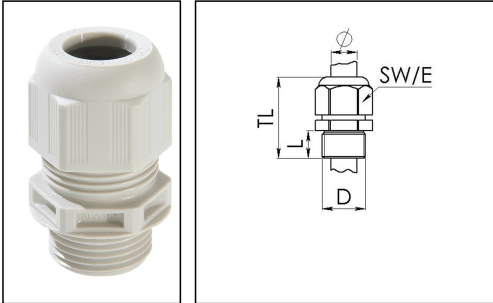

## ESKV 20 LG

Cable gland, polyamide, M20, RAL 7035 with short thread

Products may differ in size, colour and appearance to those shown. If you require further information or customisation, please contact us directly.

Material cable gland	Polyamide
Material sealing gasket	EPDM
Protection class	IP69, IP68 (5 bar 30 min)
Temp. range min	-40 °C
Temp. range max	100 °C
Glow wire test	750 °C
Thread type	M
Ø Connection thread D	20
Lead	1,5
Length screw-in thread L	10 mm
Ø cable diameter min	6 mm
Ø cable diameter max	13 mm
Ø cable UL certificate	7,5 mm - 11,3 mm
Key width SW	24 mm
Collar diameter (E)	27 mm
Total length TL	36 mm - 45 mm
Type of cable anchorage	A
Install. torques fitting	4 N m
Install. torques fitting/EADR	3 N m
Install. torques cap nut	3 N m
Impact category	3
Product Color	RAL 7035
Type	ESKV 20 LG
Order no. RAL 7035	10066412
Packing unit	50