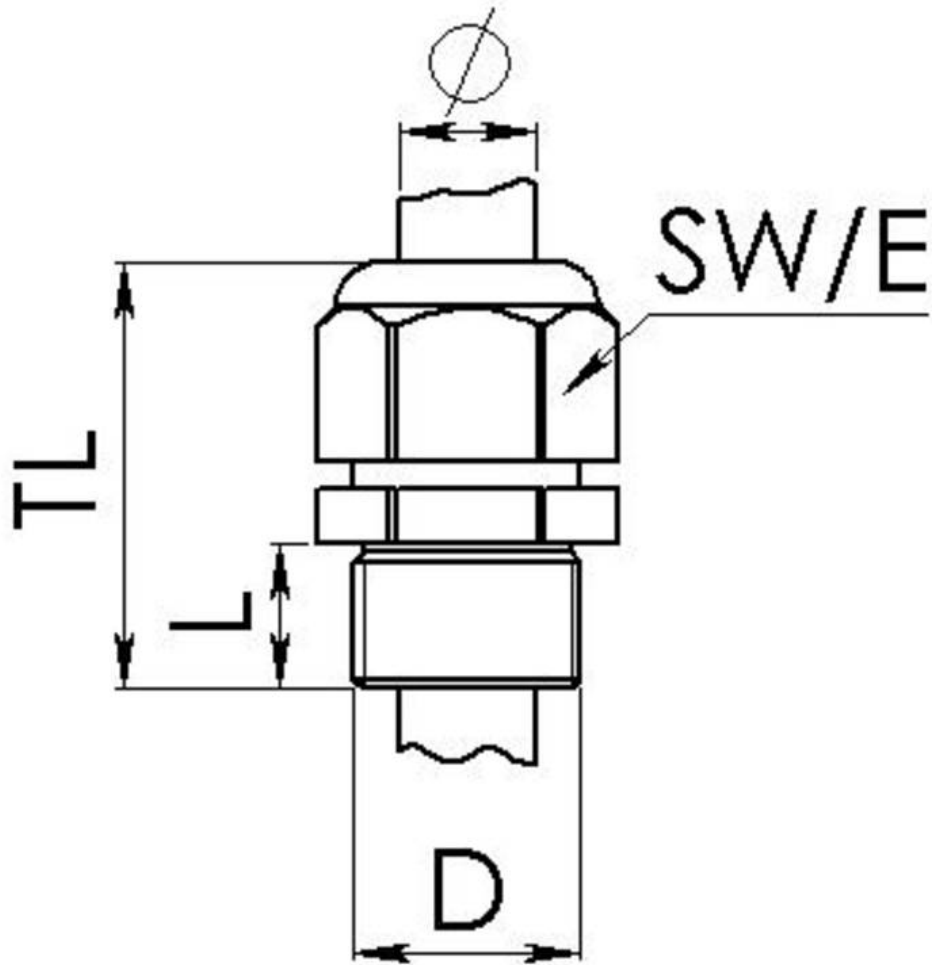

Your Contact:

WISKA Hoppmann GmbH

Kisdorfer Weg 28 · 24568 Kaltenkirchen · Germany

☎ +49-4191-508-0 · 📠 +49-4191-508-209

contact@wiska.de · www.wiska.com